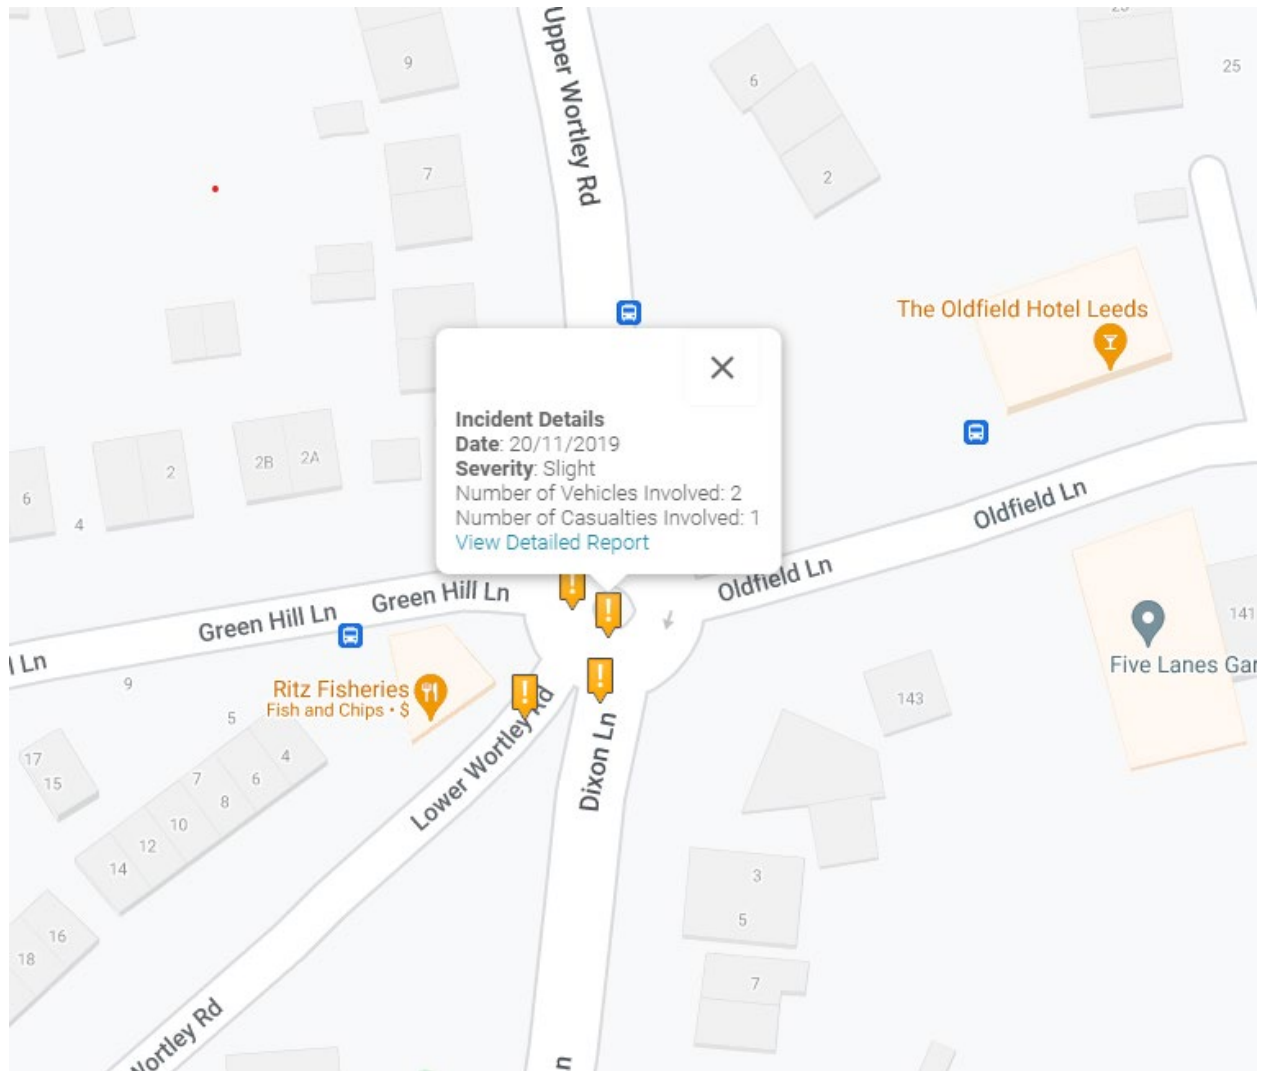

20th November 2019: 2 Vehicles and 1 Slight Injury