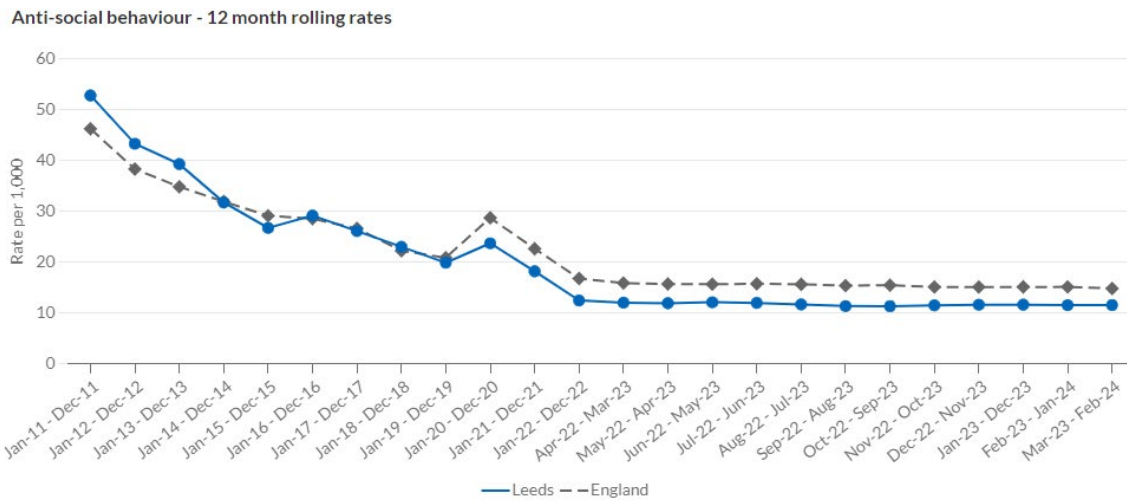

ASB in Leeds & Calverley – Source: Leeds Observatory

ASB in Leeds c/w England

● Anti-Social Behaviour