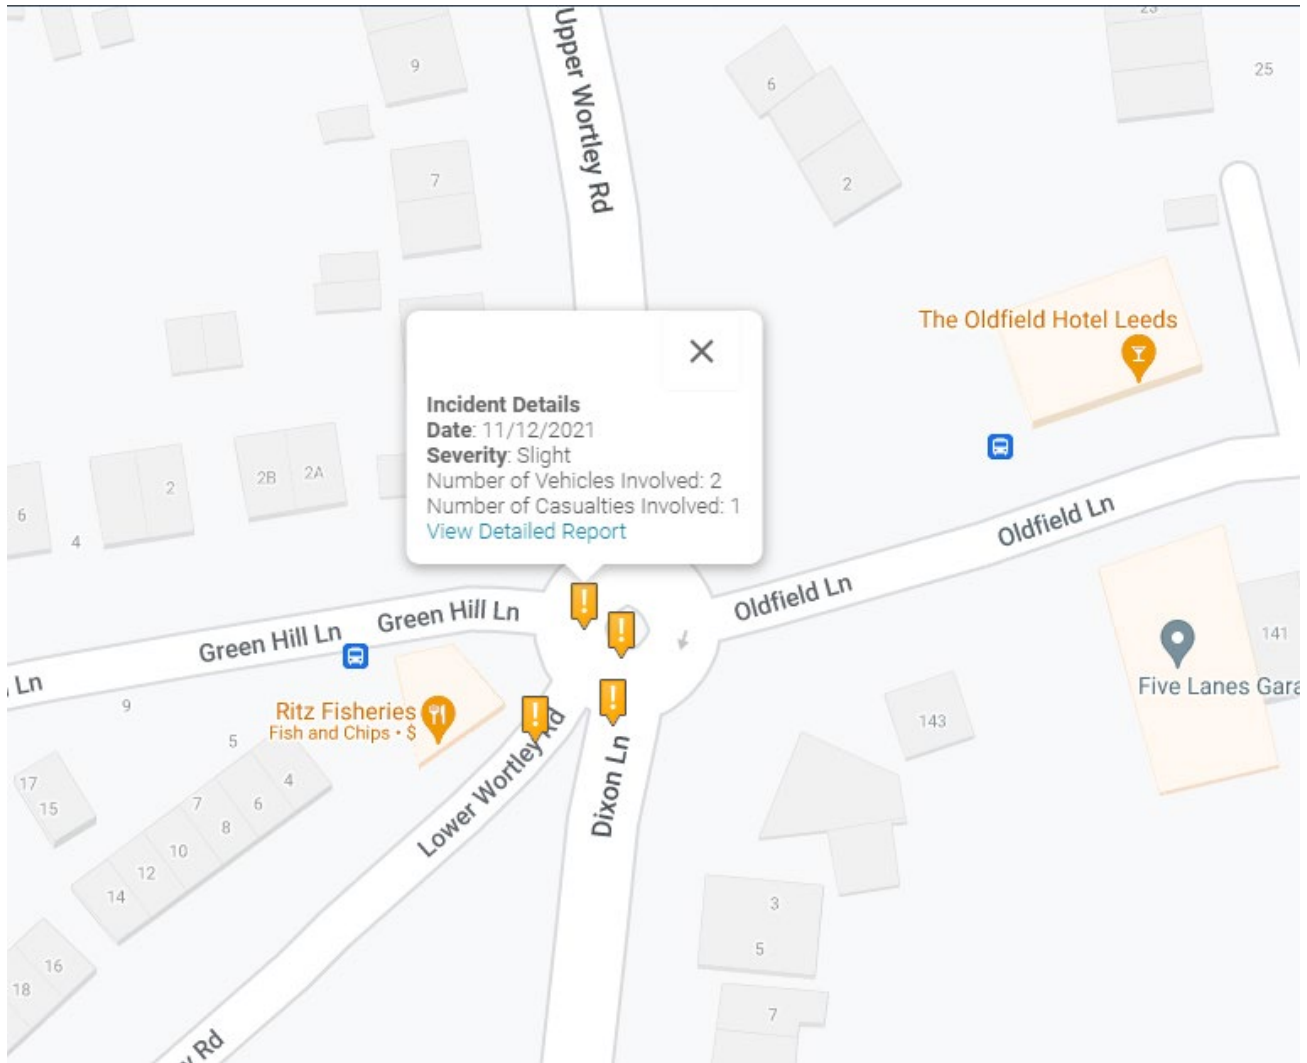

11th December 2021: 2 Vehicles and 1 Slight Injury