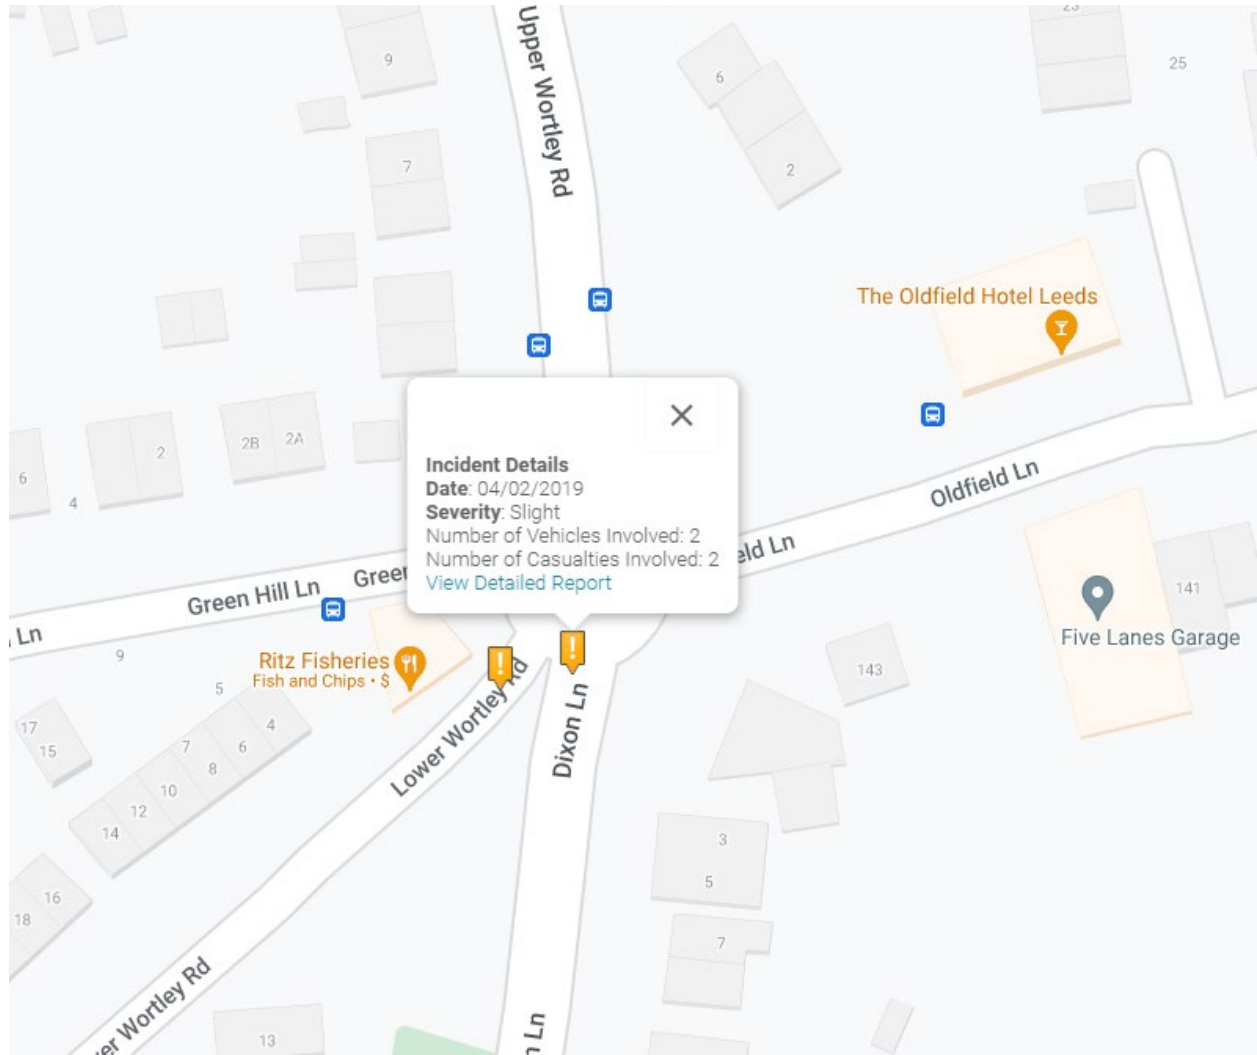

4th February 2019: 2 vehicles & 2 Slight Injuries.