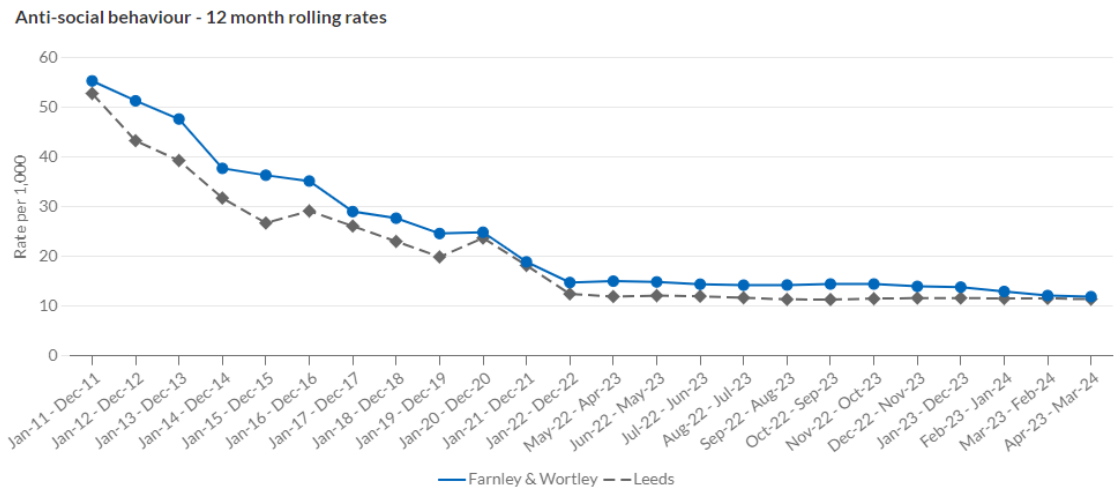

ASB in Farnley & Wortley

● Anti-Social Behaviour